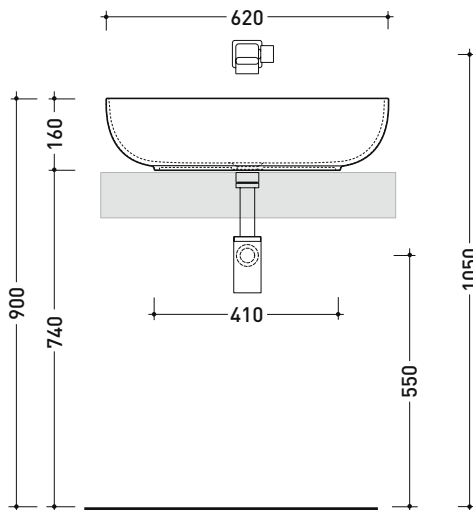

### Countertop basin 62 cm

• WITHOUT OVERFLOW • WITHOUT TAP LEDGE

Complements: **Forty6 shelf (F6BL)**  
**Furniture BOX - depth. 37 / 50 cm**  
**Furniture CUBIKA - depth. 37 / 50 cm**  
**Furniture DENVER (DV103M)**  
**Filo 75 structure (FI75SV - FI75SC)**  
**Line taps basin: ONE - NOKÉ - SI - FOLD - X1**  
**Line accessories: TWO - HOOP - NOKÉ - FOLD**

Package dim.

Weight **11 kg**

Pz. Pallet n° **30**

CE UNI EN 14688 - CL00 Dop-No14688

vista zenitale / zenital view

foro consigliato  
sul piano Ø140  
suggested hole  
on the top Ø140

vista zenitale / zenital view

vista frontale / frontal view

sezione longitudinale / section

sizes in mm

Please consider a 2% tolerance on indicated measurements

CERAMIC: glossy finish

white black

matt finish

milky white carbone argilla cenere nuvola fango rosso rubens petrolio