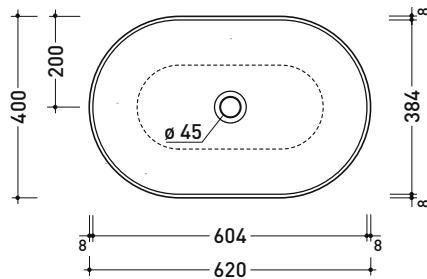

### Countertop basin 62 cm

• WITHOUT OVERFLOW • WITHOUT TAP LEDGE

Complements: **Forty6 shelf (F6BL)**  
**Furniture BOX - depth. 37 / 50 cm**  
**Furniture CUBIKA - depth. 37 / 50 cm**  
**Furniture DENVER (DV103M)**  
**Filo 75 structure (FI75SV - FI75SC)**  
**Line taps basin: ONE - NOKÉ - SI - FOLD - X1**  
**Line accessories: TWO - HOOP - NOKÉ - FOLD**

Package dim.

Weight **11 kg**

Pz. Pallet n° **30**

CE UNI EN 14688 - CL00 Dop-No14688

vista zenitale / zenital view

foro consigliato  
sul piano Ø140  
suggested hole  
on the top Ø140

vista zenitale / zenital view

vista frontale / frontal view

sezione longitudinale / section

sizes in mm

Please consider a 2% tolerance on indicated measurements

CERAMIC: glossy finish

white black

matt finish

milky white carbone argilla cenere nuvola fango rosso rubens petrolio