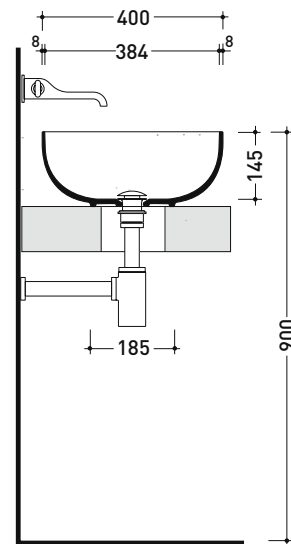

### Countertop basin 62 cm

• WITHOUT OVERFLOW • WITHOUT TAP LEDGE

Complements: **Forty6 shelf (F6BL)**  
**Furniture BOX - depth. 37 / 50 cm**  
**Furniture CUBIKA - depth. 37 / 50 cm**  
**Furniture DENVER (DV103M)**  
**Filo 75 structure (FI75SV - FI75SC)**  
**Line taps basin: ONE - NOKÉ - SI - FOLD - X1**  
**Line accessories: TWO - HOOP - NOKÉ - FOLD**

Package dim.

Weight **11 kg**

Pz. Pallet n° **30**

CE UNI EN 14688 - CL00 Dop-No14688

vista zenitale / zenital view

foro consigliato  
sul piano Ø140  
suggested hole  
on the top Ø140

vista zenitale / zenital view

vista frontale / frontal view

sezione longitudinale / section

sizes in mm

Please consider a 2% tolerance on indicated measurements

CERAMIC: glossy finish

white black

matt finish

milky white carbone argilla cenere nuvola fango rosso rubens petrolio